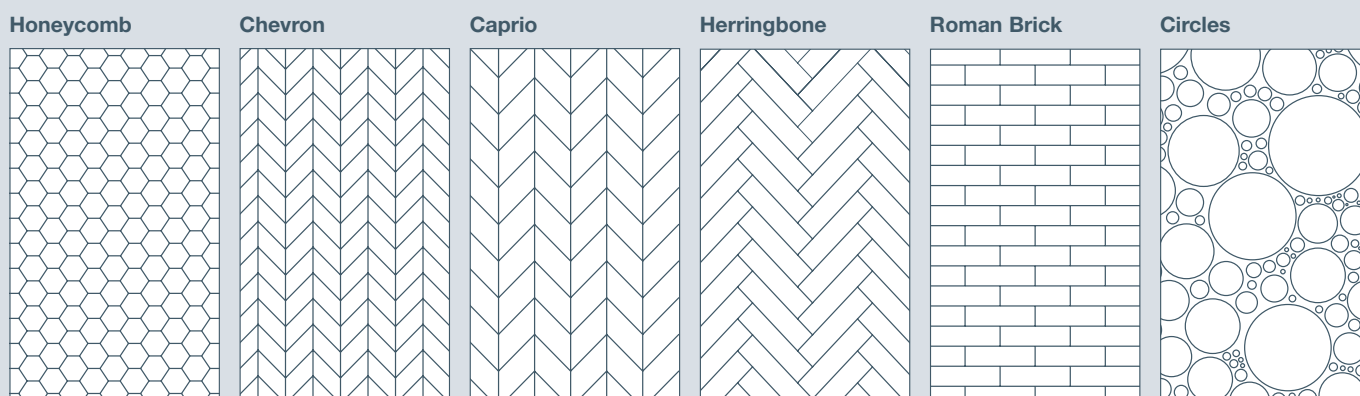

Decorative Wall Linings

Easycraft's Expression Series offers a range of decorative finishes which provide the latest in contemporary styling, offering stunning and versatile aesthetics in any project. Create your desired atmosphere and bold design features with patterns that will suit a variety of spaces.

expression series

Easycraft Expression Series Profile Options

Available Base Boards

General Purpose Interior

Primed

Wet Area - Semi Exterior

Primed

American Oak Veneer

Product features:

- Available in five decorative profiles
- Three distinct veneer finishes to choose from
- Option to finish raw or with a clear lacquer
- Veneer face on MDF base with lower grade on back
- Hidden tongue & groove *easyjoin* system